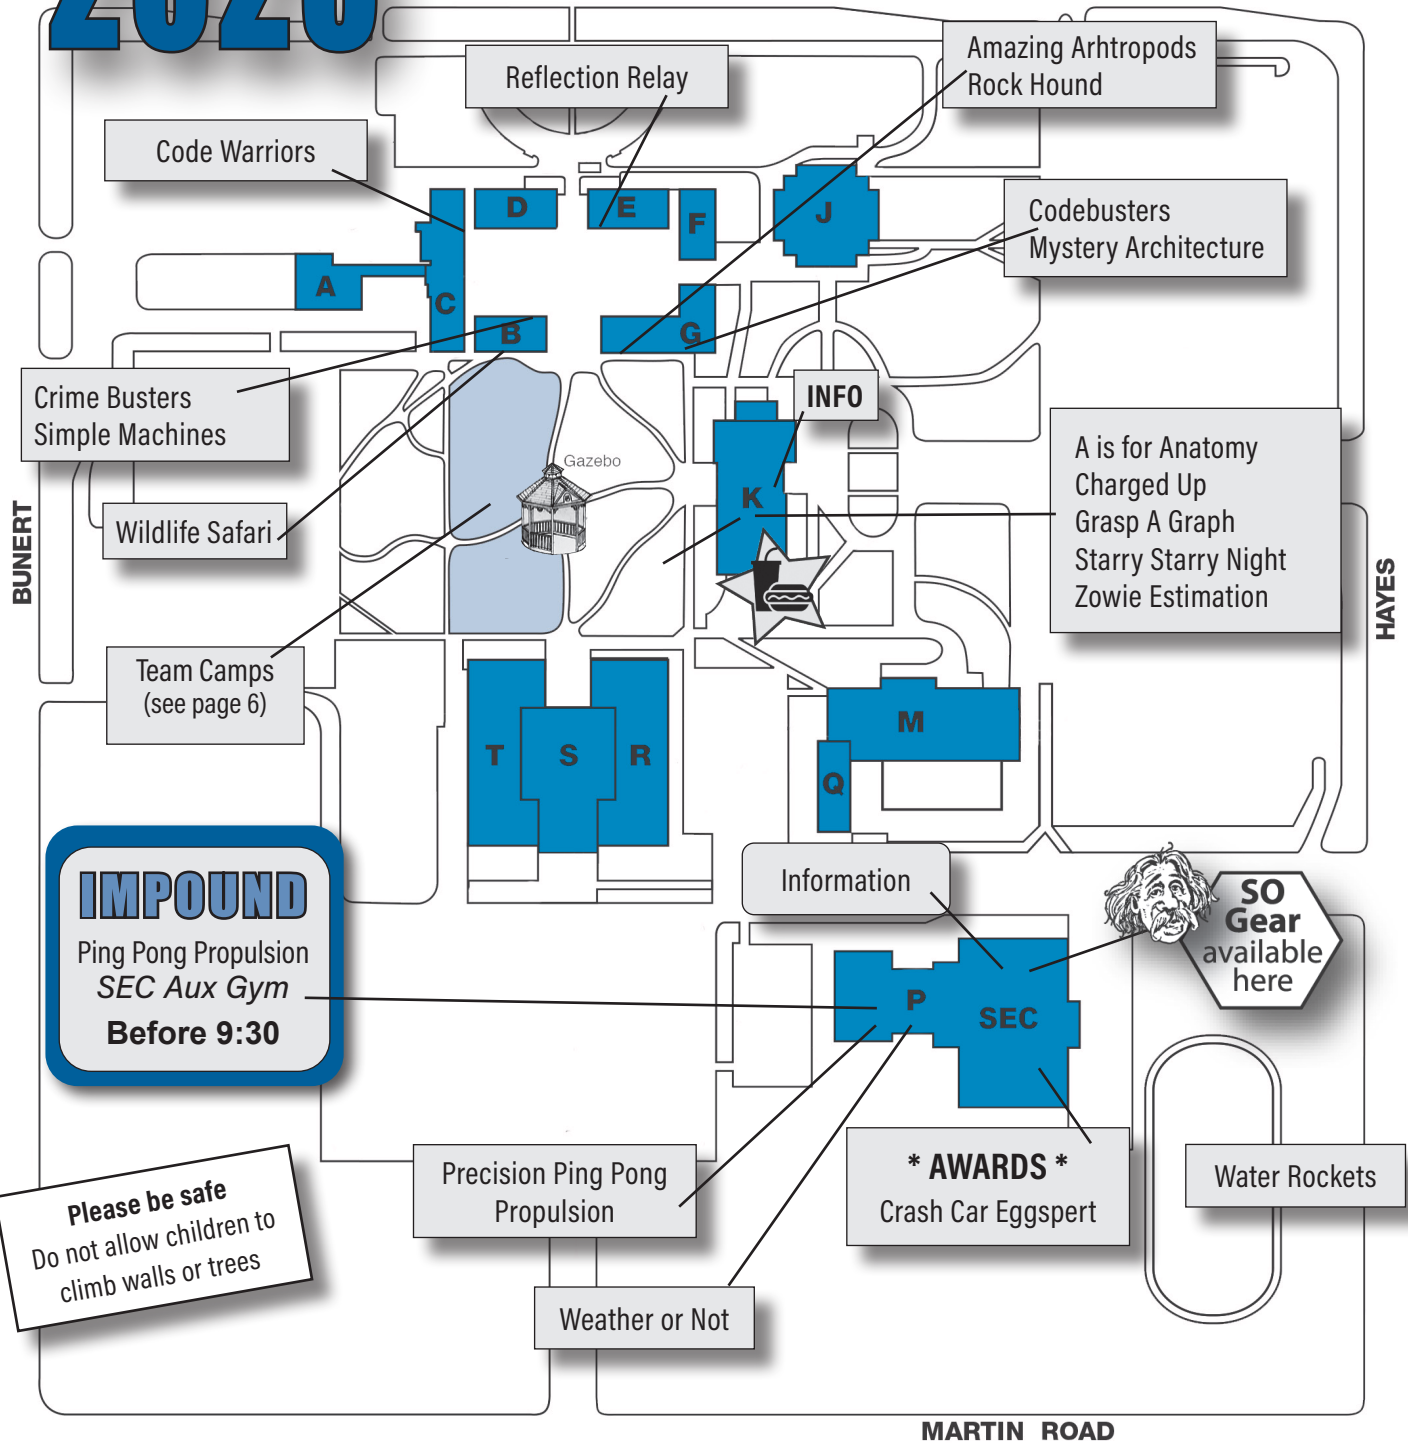

2023

Elementary Science Olympiad Tournament

14500 E. 12 Mile Road • Warren, Michigan 48088

E. 12 MILE ROAD

Please be safe
Do not allow children to climb walls or trees

K Building & SEC Fieldhouse open to teams at 7:45 a.m. DO NOT ENTER ANY EVENT ROOM UNTIL YOUR SCHEDULED TIME.

Team Tables are located in K Bldg.

Teams who pre-ordered food can pick up their lunch in Building K

Be sure you're at the SEC Fieldhouse

8:25-8:45 for opening announcements, and 3:45 for the Award Ceremony.

Watch for scores on our website: MacombSO.org/elementary/

Find photos on our